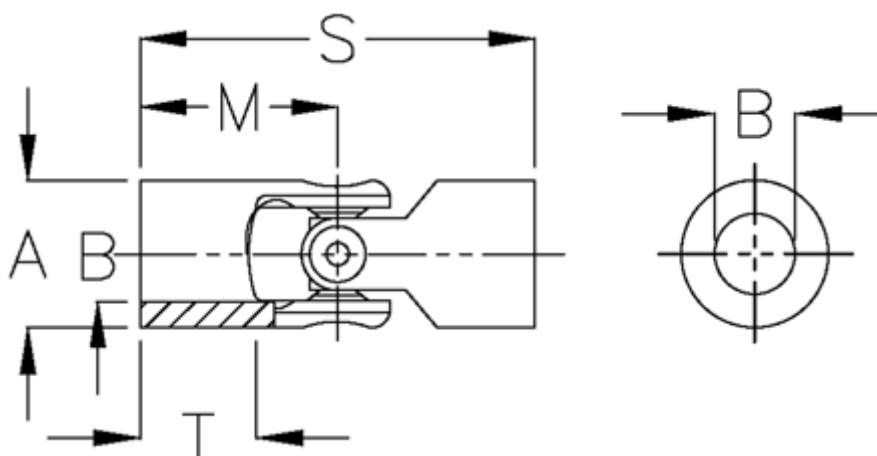

Data Sheet

Article number: 07663400

Description: Single cross joint w/needle bearing
0.663.400

Measures

A	= 63
B H7	= 40
M	= 83
MD max N m	= 250
s	= 166
T	= 50